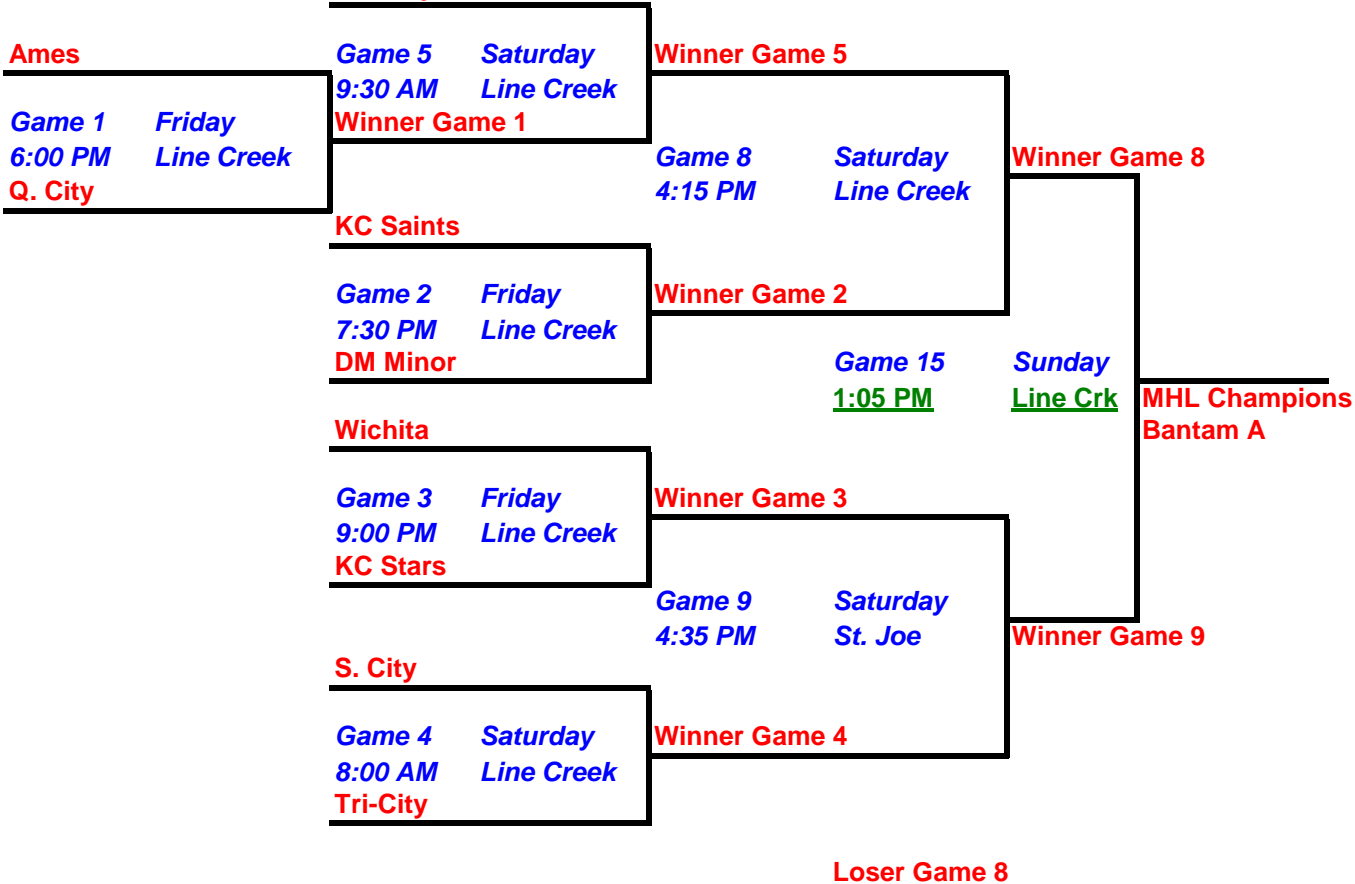

Peewee A State Finals
Feb. 19 - 21, 2010
15 Games
Kansas City Saints Host

Teams	Points	Place	Tie Brk 1	Tie Brk 2
DM Major	16	1		
S.City	14	2		
Wichita	10	3		
KC Saints	10	4		
DM Minor	9	5		
KC Stars	6	6		
Tri-City	5	7		
Ames	2	8		
Q. City	0	9		

$XX Team Trophy Fee

Higher seeded team is Home team for all games Finals weekend

East Conf Champs - DM Major	MWL State Finals Notes 3 Man refereeing Crew 1:15 min games $XX Per team trophy fee
West Conf Champs - Wichita	
MHL Season Champs -	
MHL State Champions -	
MHL Sportsmanship Award -	

1. **To Determine Pool Play Winners & Seedings**
2. Best Record
   - Head-to-Head
   - Least Goals Allowed (5 goal max per game)
   - Goal Differential
   - Fewest Penalties Minutes
   - Coin Flip

DM Major